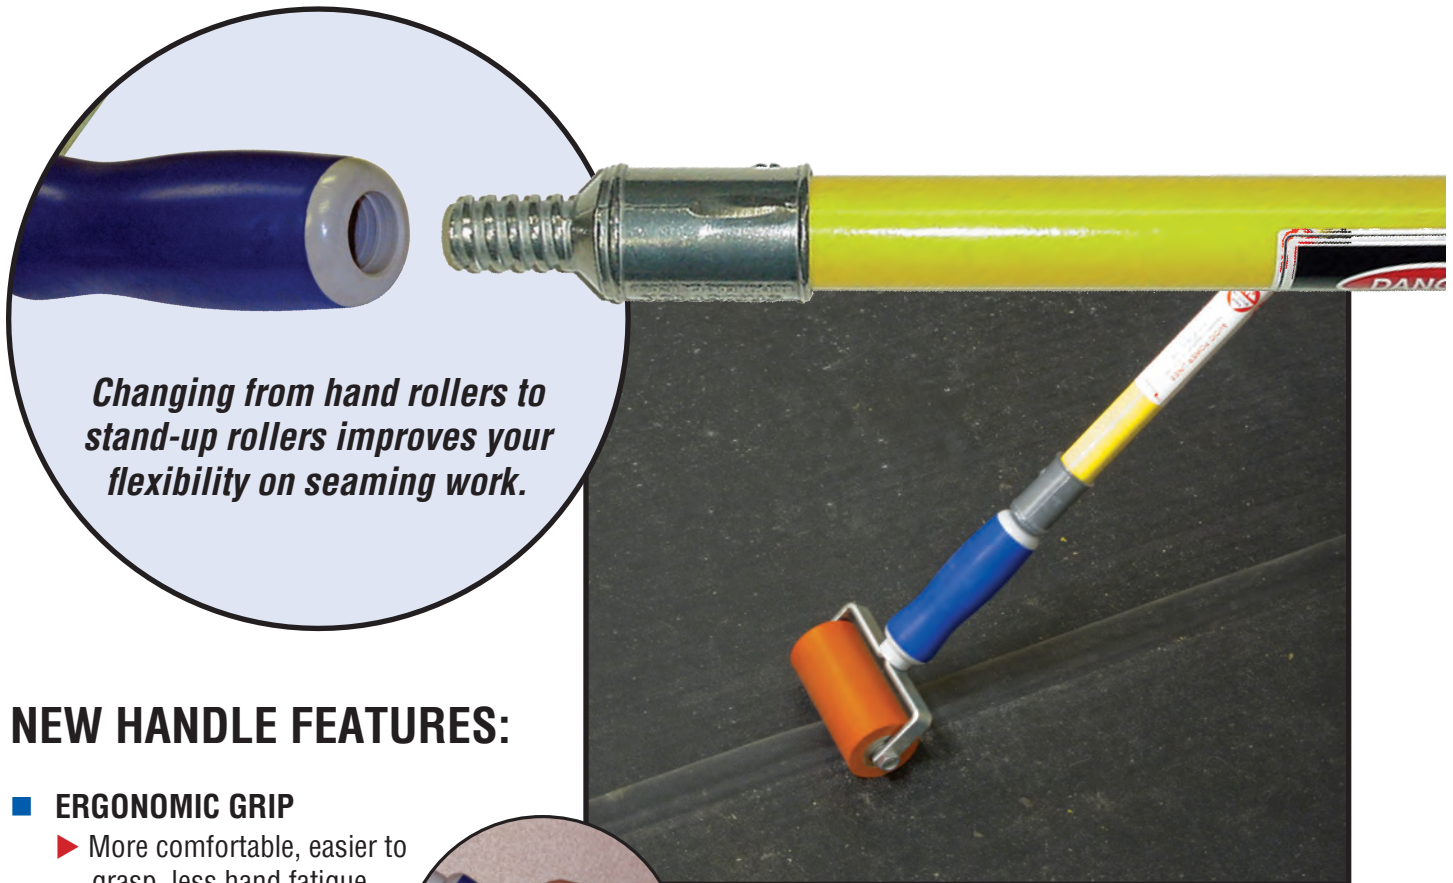

CONVERTIBLE SEAM ROLLERS

CHANGE TO STAND-UP SEAM ROLLERS IN SECONDS!

Changing from hand rollers to stand-up rollers improves your flexibility on seaming work.

NEW HANDLE FEATURES:

- **ERGONOMIC GRIP**
 - ▶ More comfortable, easier to grasp, less hand fatigue
- **LIGHTER WEIGHT**
 - ▶ Easier to use

Everhard's NEW Convertible Seam Roller, with MORE COMFORTABLE, **ERGONOMIC** handle

MODEL #	CONVERTIBLE ROLLER		OLD WEIGHT	NEW WEIGHT
	MATERIAL	SIZE		
MR02130	Steel	2" D x 2" W	2.420 lbs.	1.900 lbs.
MR02090	Steel	2" D x 4" W	3.980 lbs.	3.550 lbs.
MR02170	Steel	2" D x 6" W	5.436 lbs.	5.050 lbs.
MR05270	Silicone	2" D x 2" W	1.600 lbs.	1.100 lbs.
MR05260	Silicone	2" D x 4" W	2.420 lbs.	2.000 lbs.
MR02400	60" Replacement Handle		1.031 lbs.	