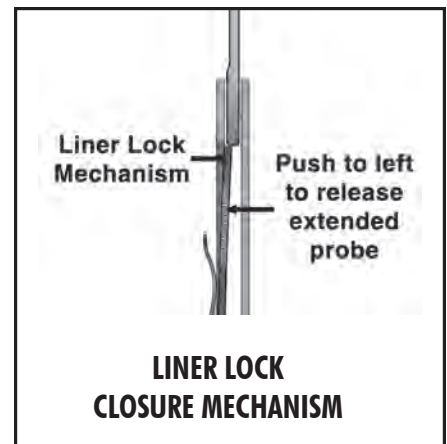

# Chek-N-Fold<sup>®</sup> Seam Tester

- Zinc plated, hardened steel hook locks in place when open – folds securely into handle when closed.
- Strong plastic handle has finger grips and non-rollaway shape.
- Liner lock closure mechanism has oversized opening for easy fold-away.
- Safely kept in your pocket, or attached to your belt using the belt clip.

MODEL #	DESCRIPTION	WEIGHT
MM21120	CHEK-N-FOLD <sup>®</sup> Seam Tester, 8" long, extended	0.250 lbs.