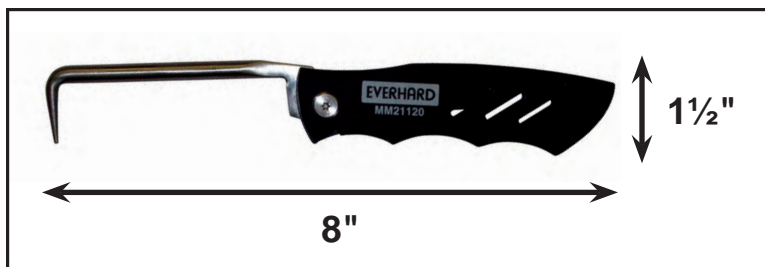

# Chek-N-Fold<sup>®</sup> Seam Tester

- Zinc plated, hardened steel hook locks in place when open – folds securely into handle when closed.
- Strong plastic handle has finger grips and non-rollaway shape.
- Liner lock closure mechanism has oversized opening for easy fold-away.
- Safely kept in your pocket, or attached to your belt using the belt clip.

MODEL #	DESCRIPTION	WEIGHT
MM21120	CHEK-N-FOLD <sup>®</sup> Seam Tester, 8" long, extended	0.250 lbs.