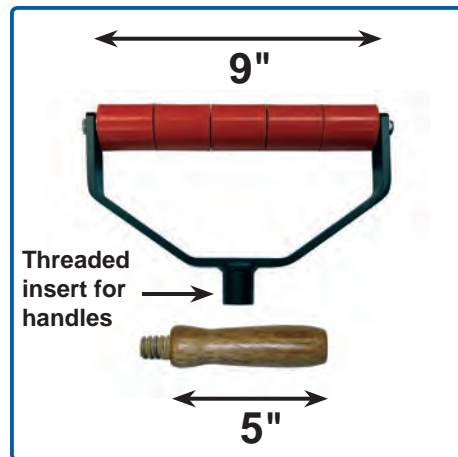

Everhard's Lightweight Wall Roller

The user-friendly way to roll large, vertical surfaces of membrane for proper bonding and adhesion

PATENT PENDING

Use Everhard's lightweight wall roller with the 5" wood handle for up-close work.

Everhard's optional 60" fiberglass handle screws into the threaded roller head to provide easy way to reach high and low areas.

Everhard's lightweight wall roller comes with a 5" wood handle.

- **LIGHTWEIGHT** -- Weighs less than 2 pounds.
- **DURABLE FRAME** -- Withstands heavy hand pressure.
- **PRECISION BALL BEARINGS ON SILICONE ROLLERS** -- Smooth rolling and long lasting.
- **THREADED INSERT** -- Accepts most standard extension handles.

MODEL #	DESCRIPTION	WEIGHT
MR05300	Lightweight wall roller, 9" wide, includes 5" wood handle	1.920 lbs.
MR02400	Optional fiberglass extension handle, 60"	1.031 lbs.