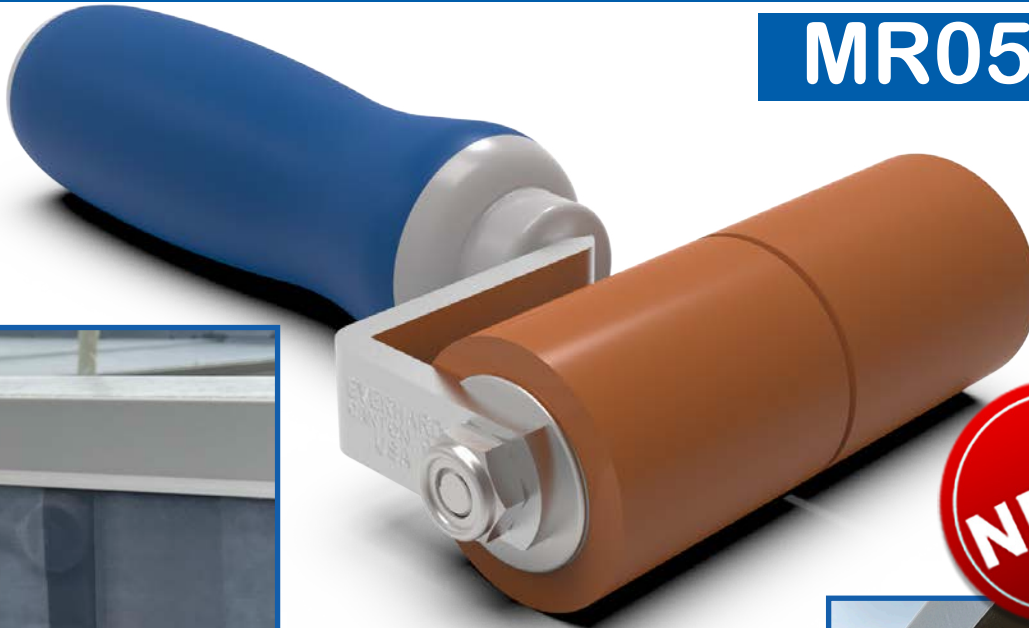

3.5" SILICONE SEAM ROLLER

MR05330

- Developed to roll tape/membrane overhead on soffits or higher up on walls.
- Can be used as hand roller or with any length extension handle.
- Single fork allows for working right up to the edges, walls, and details.
- Heavy gage steel fork will not bend or twist from pressure.
- High quality ball bearings provides smooth rolling action.
- Lightweight - weighs only 1 lb.