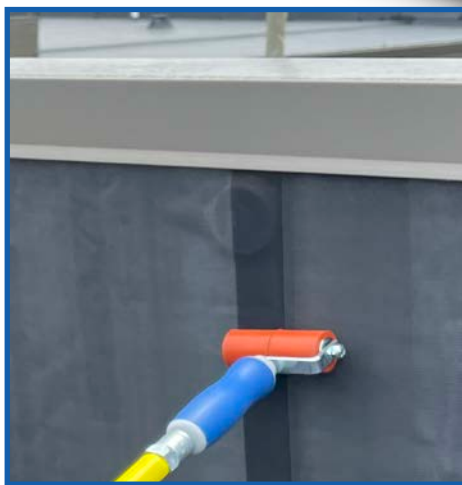

3.5" SILICONE SEAM ROLLER

MR05330

- Developed to roll tape/membrane overhead on soffits or higher up on walls.
- Can be used as hand roller or with any length extension handle.
- Single fork allows for working right up to the edges, walls, and details.
- Heavy gage steel fork will not bend or twist from pressure.
- High quality ball bearings provides smooth rolling action.
- Lightweight - weighs only 1 lb.